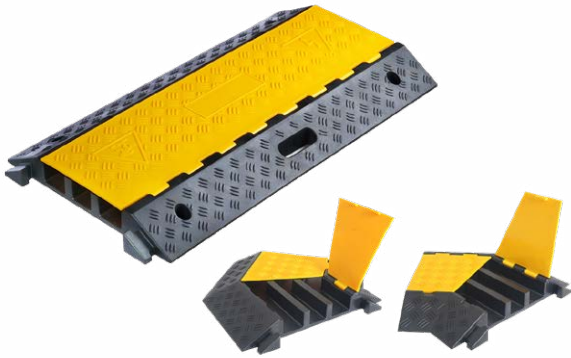

CABLE RAMP – 3 CHANNELS

STANDARD VERSION
(PLASTIC-RUBBER COMPOSITE)

HEAVY-DUTY VERSION
(PREMIUM RECYCLED RUBBER)

45° LEFT TURN / RIGHT TURN
(PREMIUM RECYCLED RUBBER)

BUILT-IN HANDLE

HEAVY-DUTY HINGES

REACH CERTIFIED

contact@sinoconcept.co.uk
www.sinoconcept.co.uk

Advantages +

BUILT-IN HANDLE

Easy to transport and reduces fatigue, saving time during installation and storage.

THICK YELLOW LID

UV-stabilised PE with a non-slip surface to reduce tripping risks.

REINFORCED STRUCTURE

Premium material to reinforce key stress points like hinges and connectors.

INTERLOCKING SYSTEM

Easy to install and use, with no risk of disconnecting during operation.

NYLON ROD

Integrated nylon rod securely connects the base and yellow cover, preventing detachment.

45° LEFT TURN / RIGHT TURN

Helps create right or left turns, keeping walking spaces safe.

PRODUCTS	TYPES	OVERALL DIMENSIONS (L*W*H)	CHANNEL DIMENSIONS (W*H)
	Standard version (Plastic-Rubber composite)	900 x 500 x 70 mm (35.5" x 20" x 2.75")	65 x 50 mm (2.56" x 1.97") x 2 56 x 50 mm (2.2" x 1.97")
	Heavy-duty version (Premium recycled rubber)	900 x 500 x 70 mm (35.5" x 20" x 2.75")	65 x 50 mm (2.56" x 1.97") x 2 56 x 50 mm (2.2" x 1.97")
	45° left turn / right turn (Premium recycled rubber)	Designed for 3-channel cable ramps	65 x 50 mm (2.56" x 1.97") x 2 56 x 50 mm (2.2" x 1.97")