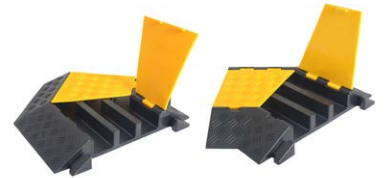

CABLE RAMP – 3 CHANNELS

STANDARD VERSION
(PLASTIC-RUBBER COMPOSITE)

HEAVY-DUTY VERSION
(PREMIUM RECYCLED RUBBER)

45° LEFT TURN / RIGHT TURN
(PREMIUM RECYCLED RUBBER)

BUILT-IN HANDLE

HEAVY-DUTY HINGES

REACH CERTIFIED

contact@sinoconcept.co.uk
www.sinoconcept.co.uk

Advantages +

BUILT-IN HANDLE

Easy to transport and reduces fatigue, saving time during installation and storage.

THICK YELLOW LID

UV-stabilised PE with a non-slip surface to reduce tripping risks.

REINFORCED STRUCTURE

Premium material to reinforce key stress points like hinges and connectors.

INTERLOCKING SYSTEM

Easy to install and use, with no risk of disconnecting during operation.

NYLON ROD

Integrated nylon rod securely connects the base and yellow cover, preventing detachment.

45° LEFT TURN / RIGHT TURN

Helps create right or left turns, keeping walking spaces safe.

PRODUCTS	TYPES	OVERALL DIMENSIONS (L*W*H)	CHANNEL DIMENSIONS (W*H)
	Standard version (Plastic-Rubber composite)	900 x 500 x 70 mm (35.5" x 20" x 2.75")	65 x 50 mm (2.56" x 1.97") x 2 56 x 50 mm (2.2" x 1.97")
	Heavy-duty version (Premium recycled rubber)	900 x 500 x 70 mm (35.5" x 20" x 2.75")	65 x 50 mm (2.56" x 1.97") x 2 56 x 50 mm (2.2" x 1.97")
	45° left turn / right turn (Premium recycled rubber)	Designed for 3-channel cable ramps	65 x 50 mm (2.56" x 1.97") x 2 56 x 50 mm (2.2" x 1.97")