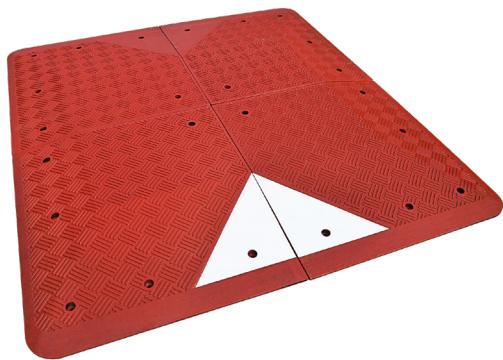

SPEED CUSHIONS - UK

2 METERS

3 METERS

SKIDPROOF SURFACE

GLASS BEADS TAPES

UK STANDARDS

IMPORTANT: OUR PRODUCTS ARE MADE OF PREMIUM RECYCLED RUBBER WITHOUT ANY TOXIC SMELL.

6-3-102, 27 Pingxiang road,
266011 Qingdao, CHINA

contact@sinoconcept.co.uk
www.sinoconcept.co.uk

Advantages +

SKIDPROOF SURFACE

Fitted with an anti-slip patterned surface for better grip.

AVAILABLE IN BLACK

Other colours on request.

EMBEDDED GLASS BEAD REFLECTIVE TAPES

Thick and resistant, several colours available.

HEAVY-DUTY HARDWARE

Maintains the device safely fixed to the road.

CUSTOM-MADE PACKING

Makes the storage and the delivery to your clients easier.

PRODUCTS	TYPES	OVERALL DIMENSIONS	SINO CONCEPT FIXING SET
	4 parts (2 right corners + 2 left corners)	Length: 2000 mm (79") Width: 1800 mm (71") Height: 65 mm (2.56")	Coach screw: M12 x 160 mm (M12 x 6") Anchor: Ø 17 x 105 mm (Ø 0.67" x 4.1") Cap: Ø 32 (Ø 1.25")
	6 parts (2 right corners + 2 left corners + 2 middle parts)	Length: 3000 mm (118") Width: 1800 mm (71") Height: 65 mm (2.56")	