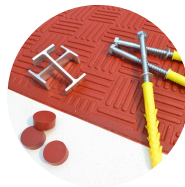

SPEED CUSHIONS - UK

2 METERS

3 METERS

SKIDPROOF SURFACE

GLASS BEADS TAPES

UK STANDARDS

IMPORTANT: OUR PRODUCTS ARE MADE OF PREMIUM RECYCLED RUBBER WITHOUT ANY TOXIC SMELL.

6-3-102, 27 Pingxiang road,
266011 Qingdao, CHINA

contact@sinoconcept.co.uk
www.sinoconcept.co.uk

Advantages +

SKIDPROOF SURFACE

Fitted with an anti-slip patterned surface for better grip.

AVAILABLE IN BLACK

Other colours on request.

EMBEDDED GLASS BEAD REFLECTIVE TAPES

Thick and resistant, several colours available.

HEAVY-DUTY HARDWARE

Maintains the device safely fixed to the road.

CUSTOM-MADE PACKING

Makes the storage and the delivery to your clients easier.

PRODUCTS	TYPES	OVERALL DIMENSIONS	SINO CONCEPT FIXING SET
	4 parts (2 right corners + 2 left corners)	Length: 2000 mm (79") Width: 1800 mm (71") Height: 65 mm (2.56")	Coach screw: M12 x 160 mm (M12 x 6") Anchor: Ø 17 x 105 mm (Ø 0.67" x 4.1") Cap: Ø 32 (Ø 1.25")
	6 parts (2 right corners + 2 left corners + 2 middle parts)	Length: 3000 mm (118") Width: 1800 mm (71") Height: 65 mm (2.56")	