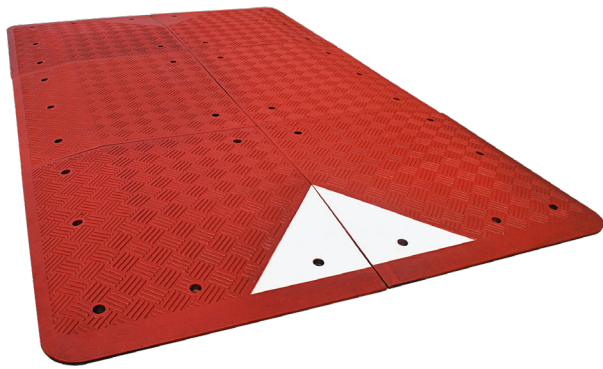

SPEED CUSHIONS - UK

2 METERS

3 METERS

SKIDPROOF SURFACE

GLASS BEADS TAPES

UK STANDARDS

IMPORTANT: OUR PRODUCTS ARE MADE OF PREMIUM RECYCLED RUBBER WITHOUT ANY TOXIC SMELL.

6-3-102, 27 Pingxiang road,
266011 Qingdao, CHINA

contact@sinoconcept.co.uk
www.sinoconcept.co.uk

Advantages +

SKIDPROOF SURFACE

Fitted with an anti-slip patterned surface for better grip.

AVAILABLE IN BLACK

Other colours on request.

EMBEDDED GLASS BEAD REFLECTIVE TAPES

Thick and resistant, several colours available.

HEAVY-DUTY HARDWARE

Maintains the device safely fixed to the road.

CUSTOM-MADE PACKING

Makes the storage and the delivery to your clients easier.

PRODUCTS	TYPES	OVERALL DIMENSIONS	SINO CONCEPT FIXING SET
	4 parts (2 right corners + 2 left corners)	Length: 2000 mm (79") Width: 1800 mm (71") Height: 65 mm (2.56")	Coach screw: M12 x 160 mm (M12 x 6") Anchor: Ø 17 x 105 mm (Ø 0.67" x 4.1") Cap: Ø 32 (Ø 1.25")
	6 parts (2 right corners + 2 left corners + 2 middle parts)	Length: 3000 mm (118") Width: 1800 mm (71") Height: 65 mm (2.56")	