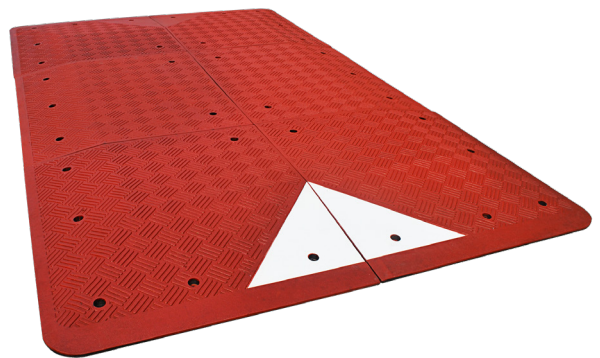

SPEED CUSHIONS - UK

2 METERS

3 METERS

SKIDPROOF SURFACE

GLASS BEADS TAPES

UK STANDARDS

IMPORTANT: OUR PRODUCTS ARE MADE OF PREMIUM RECYCLED RUBBER WITHOUT ANY TOXIC SMELL.

6-3-102, 27 Pingxiang road,
266011 Qingdao, CHINA

contact@sinoconcept.co.uk
www.sinoconcept.co.uk

Advantages +

SKIDPROOF SURFACE

Fitted with an anti-slip patterned surface for better grip.

AVAILABLE IN BLACK

Other colours on request.

EMBEDDED GLASS BEAD REFLECTIVE TAPES

Thick and resistant, several colours available.

HEAVY-DUTY HARDWARE

Maintains the device safely fixed to the road.

CUSTOM-MADE PACKING

Makes the storage and the delivery to your clients easier.

PRODUCTS	TYPES	OVERALL DIMENSIONS	SINO CONCEPT FIXING SET
	4 parts (2 right corners + 2 left corners)	Length: 2000 mm (79") Width: 1800 mm (71") Height: 65 mm (2.56")	Coach screw: M12 x 160 mm (M12 x 6") Anchor: Ø 17 x 105 mm (Ø 0.67" x 4.1") Cap: Ø 32 (Ø 1.25")
	6 parts (2 right corners + 2 left corners + 2 middle parts)	Length: 3000 mm (118") Width: 1800 mm (71") Height: 65 mm (2.56")	