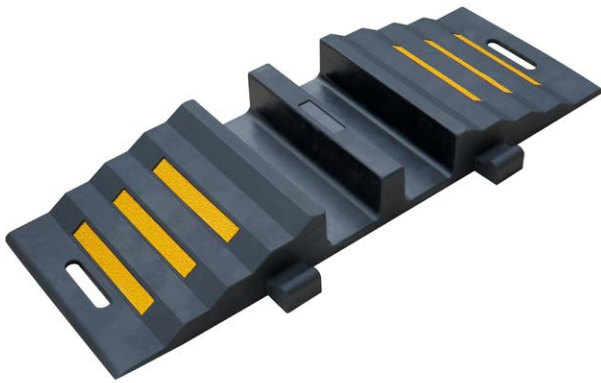

RUBBER HOSE RAMP

CONVENIENT HANDLES

INTERLOCKING SYSTEM

THERMOPLASTIC REFLECTIVE ROAD MARKING FILMS

IMPORTANT: OUR PRODUCTS ARE MADE OF PREMIUM RECYCLED RUBBER WITHOUT ANY TOXIC SMELL.

Advantages +

REACH CERTIFIED

Eco-friendly, made from premium recycled materials, free from toxic odours, compliant with REACH regulations.

REFLECTIVE FILMS

Embedded thermoplastic reflective road marking films to enhance visibility and safety.

CONVENIENT HANDLES

Easy to carry and install.

INTERLOCKING SYSTEM

Easy to install and use, with no risk of disconnecting during operation.

CUSTOM-MADE PACKING

Designed for international shipping, easy storage and delivery.

PRODUCT	MAX. WEIGHT CAPACITY	OVERALL DIMENSIONS (L*W*H)	CHANNEL DIMENSIONS (W*H)
	9,000 kg (20,000 lbs) per axle	850 x 300 x 85 mm (33" x 12" x 3.3")	90 x 70 mm (3.54" x 2.76")

BEST SELLERS

6-3-102, 27 Pingxiang road,
266011 Qingdao, CHINA