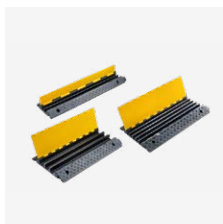

BEST SELLERS

6-3-102, 27 Pingxiang road,
266011 Qingdao, CHINA

contact@sinoconcept.co.uk
www.sinoconcept.co.uk