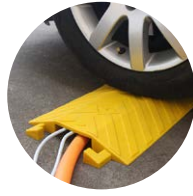

DROP OVER CABLE PROTECTORS

SMALL

LARGE

CONVENIENT HANDLE

INTERLOCKING SYSTEM

MADE OF POLYURETHANE

Advantages +

MADE OF POLYURETHANE
Flexible material that perfectly fits uneven floors.

SKIDPROOF SURFACE
Non-slip surface for better grip.

CONVENIENT HANDLE
Easy to carry and handle.

INTERLOCKING SYSTEM
Easy to install and use, with no risk of disconnecting during operation.

ANTI-SLIP PADS
Improves grip on smooth surfaces.